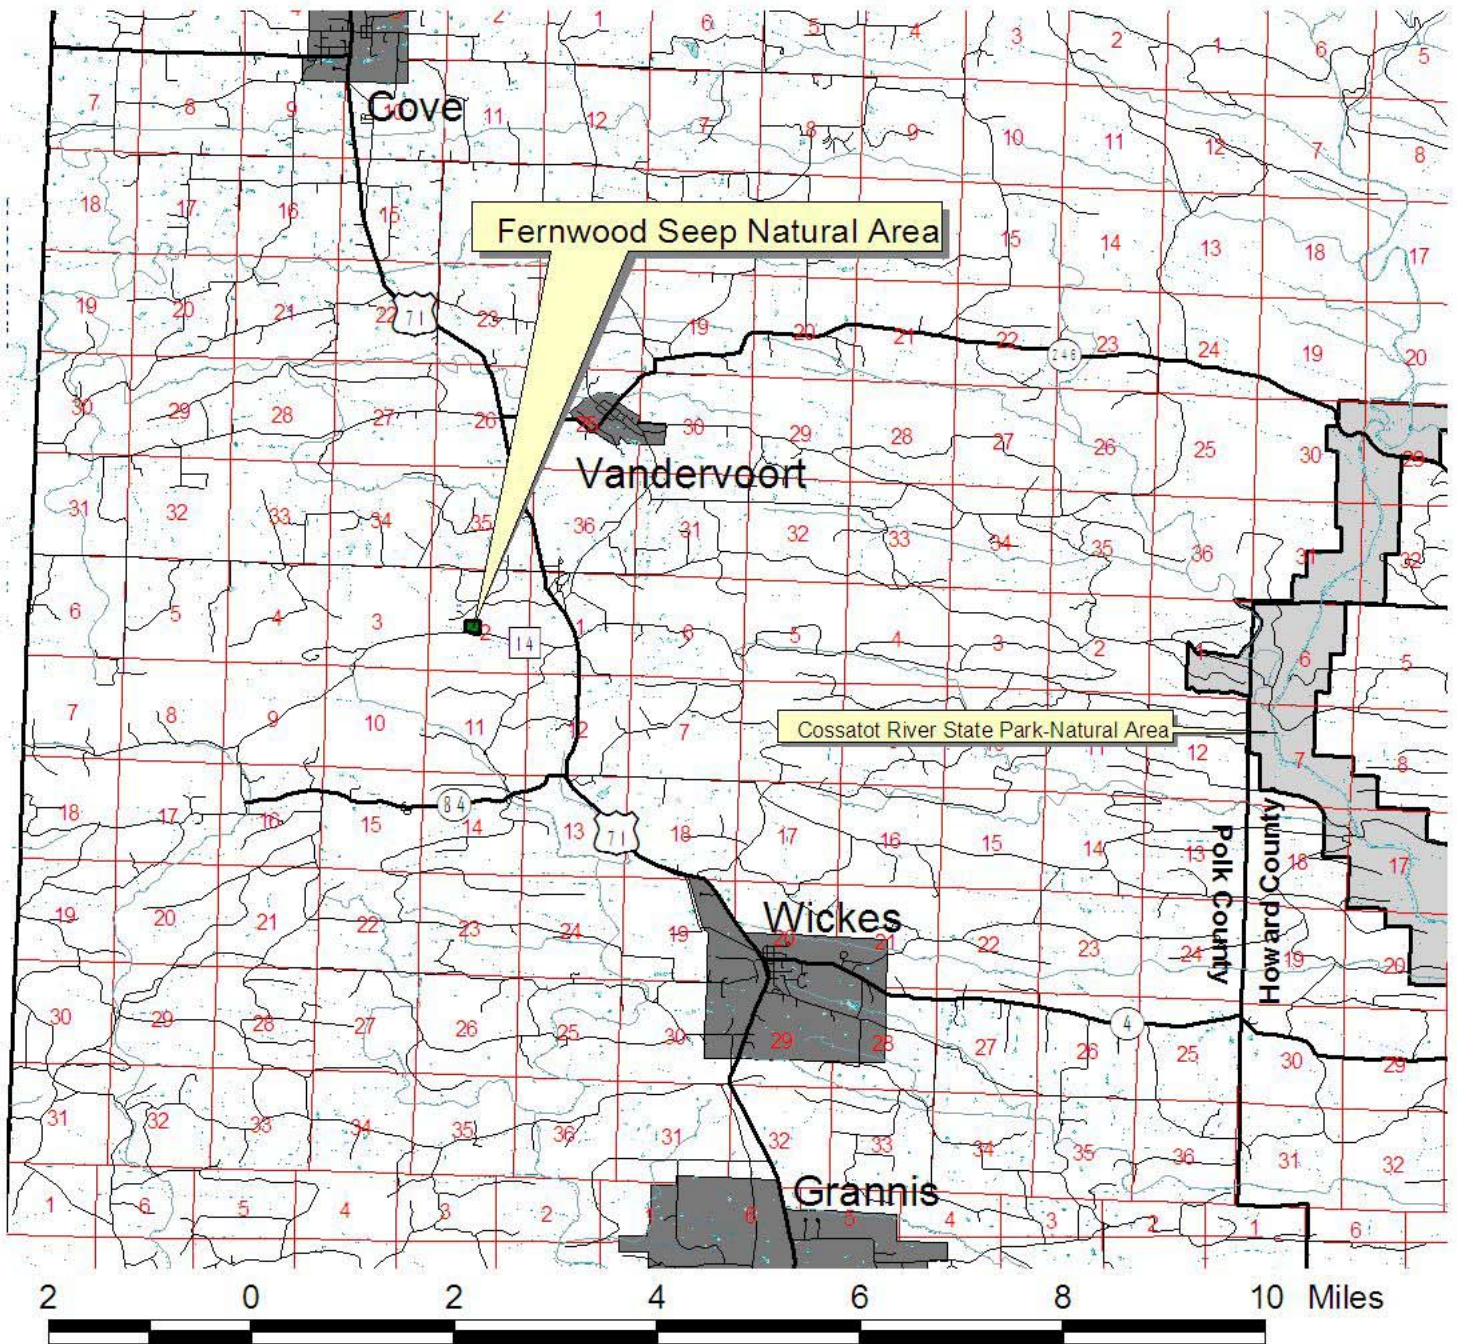

Arkansas Natural Heritage Commission
Department of Arkansas Heritage
Fernwood Seep Natural Area

Fernwood Seep Natural Area

County: Polk

Date Added To System: 2002

Acreage: 9.59

Directions: From Wickes travel north on U.S. Highway 71 approximately 3 miles to County Road 14. Turn left (west) on County Road 14 and travel 1 mile. The Natural Area is north of the road.